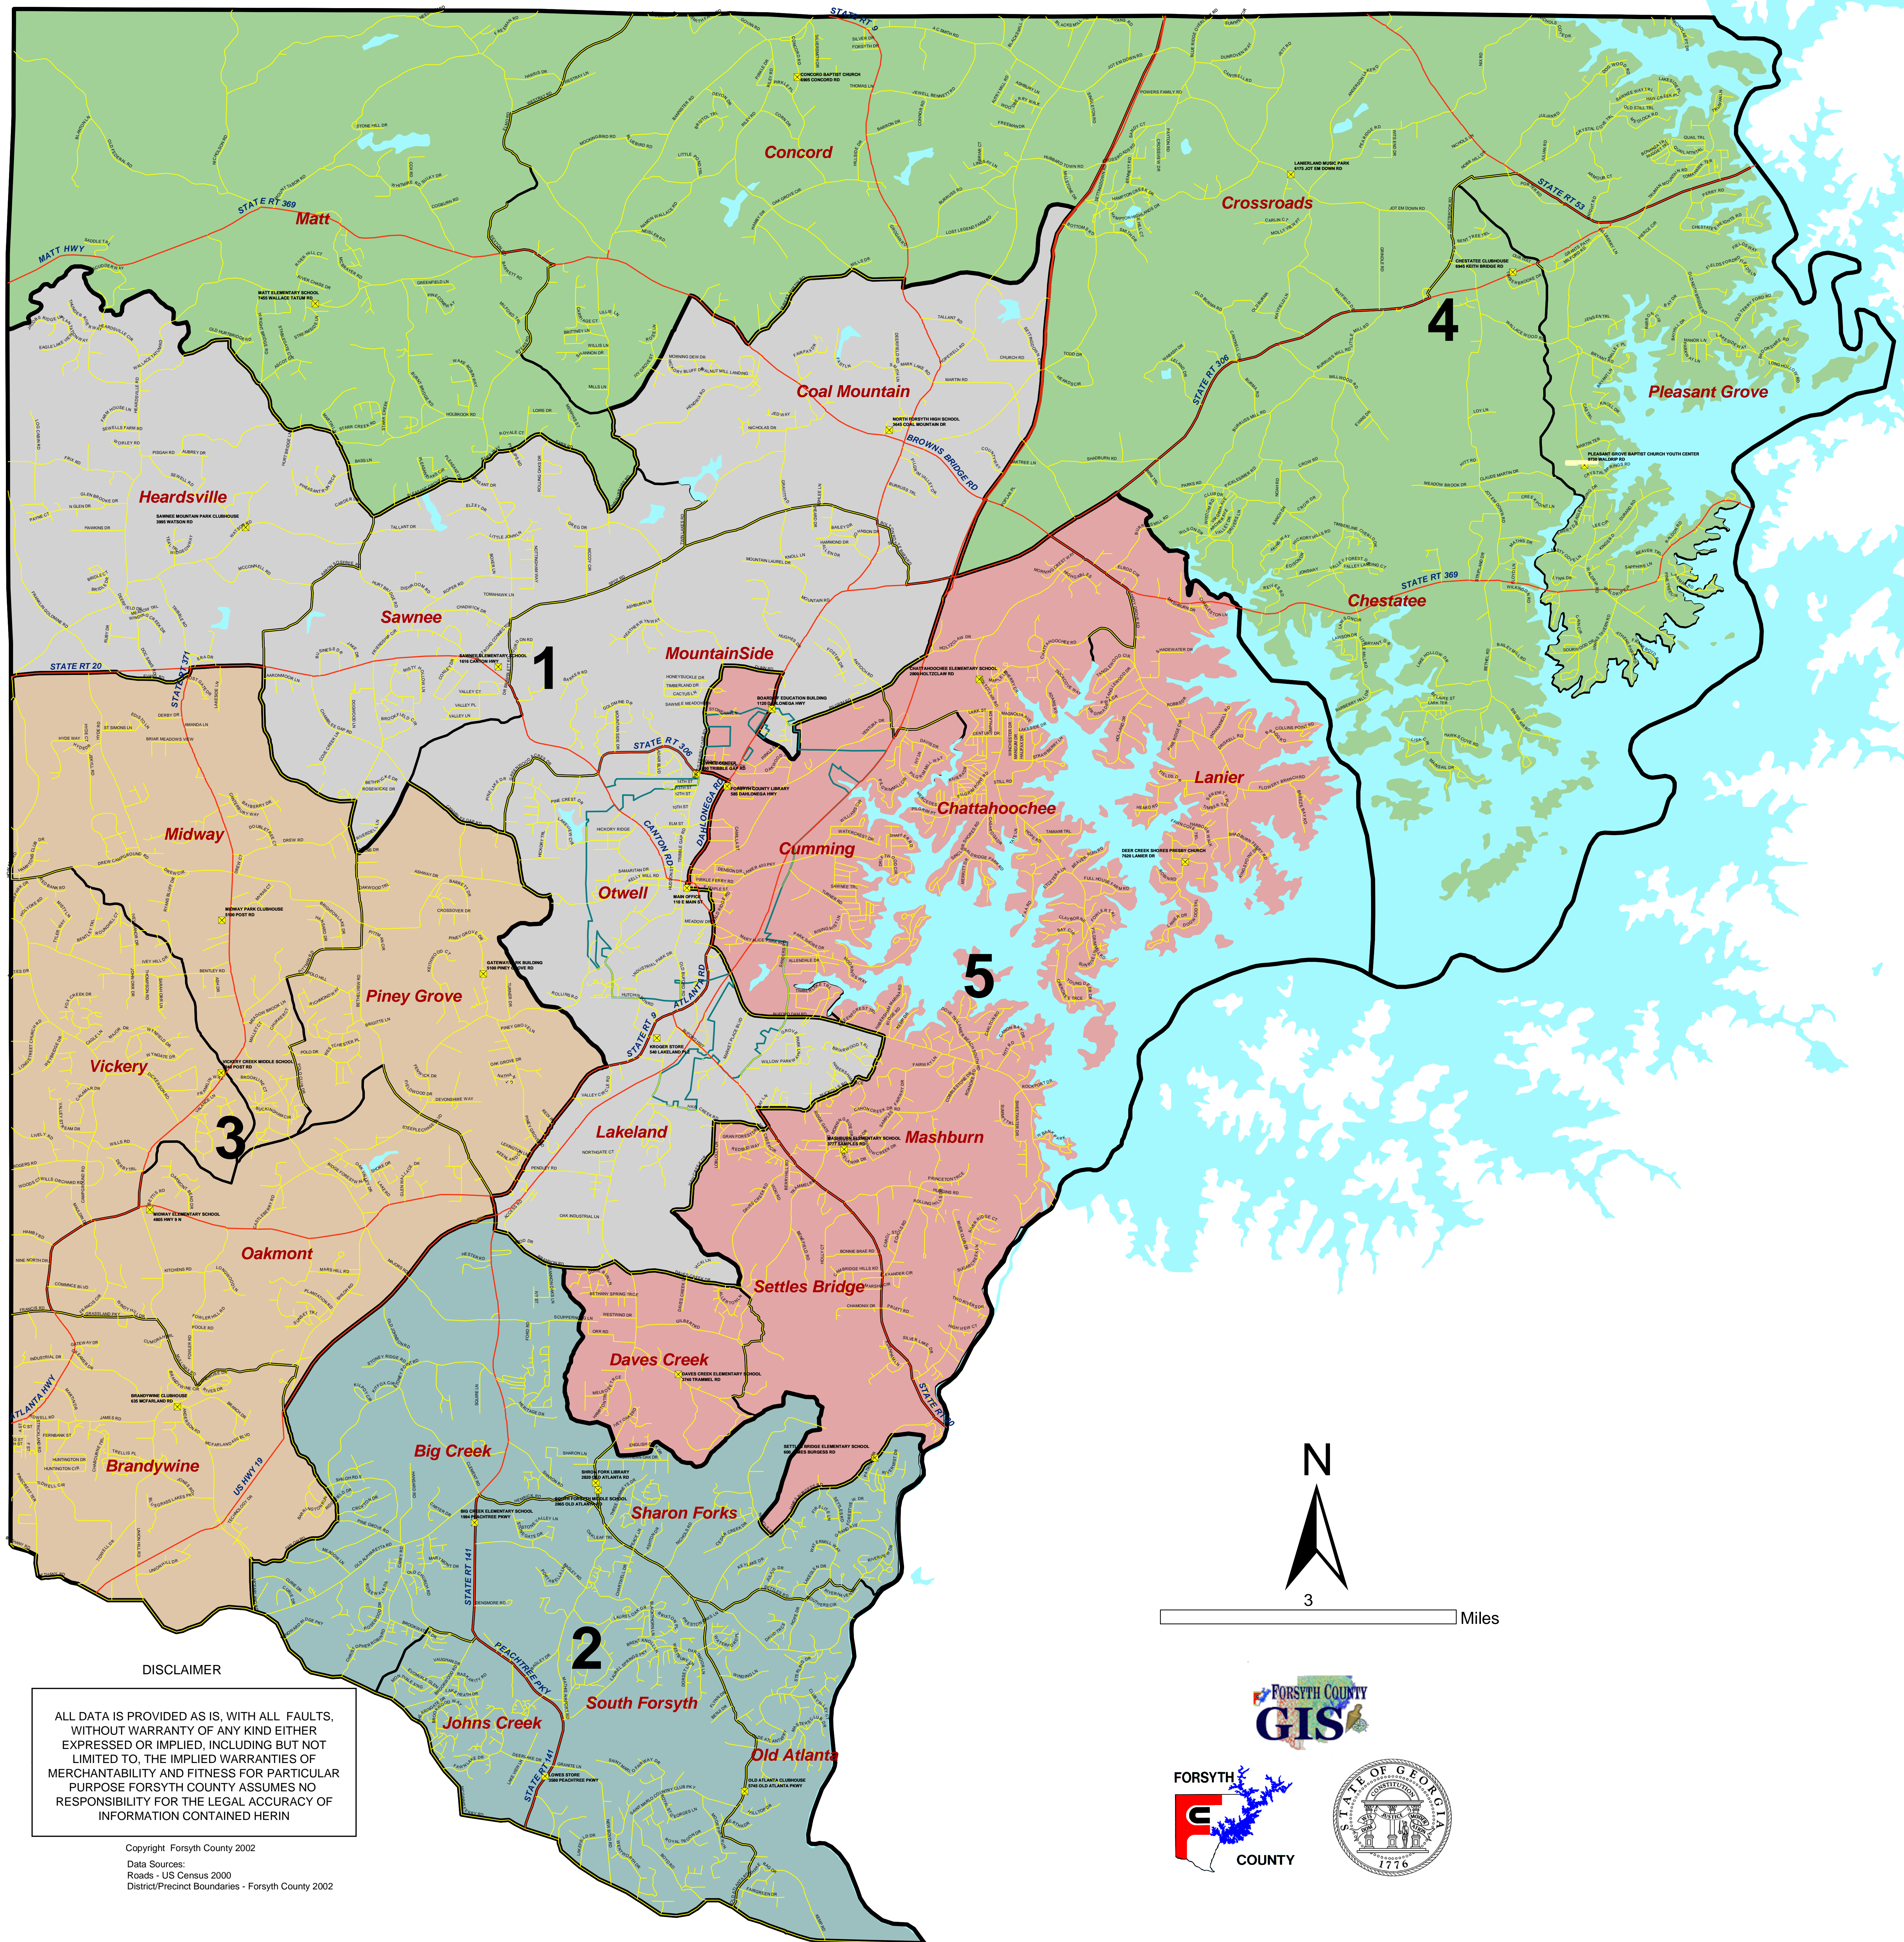

County Districts and Precincts with Voting Locations Forsyth County, Georgia

DISCLAIMER

ALL DATA IS PROVIDED AS IS, WITH ALL FAULTS, WITHOUT WARRANTY OF ANY KIND EITHER EXPRESSED OR IMPLIED, INCLUDING BUT NOT LIMITED TO, THE IMPLIED WARRANTIES OF MERCHANTABILITY AND FITNESS FOR PARTICULAR PURPOSE. FORSYTH COUNTY ASSUMES NO RESPONSIBILITY FOR THE LEGAL ACCURACY OF INFORMATION CONTAINED HERIN.

Copyright: Forsyth County 2002
 Data Sources:
 Roads - US Census 2000
 District/Precinct Boundaries - Forsyth County 2002