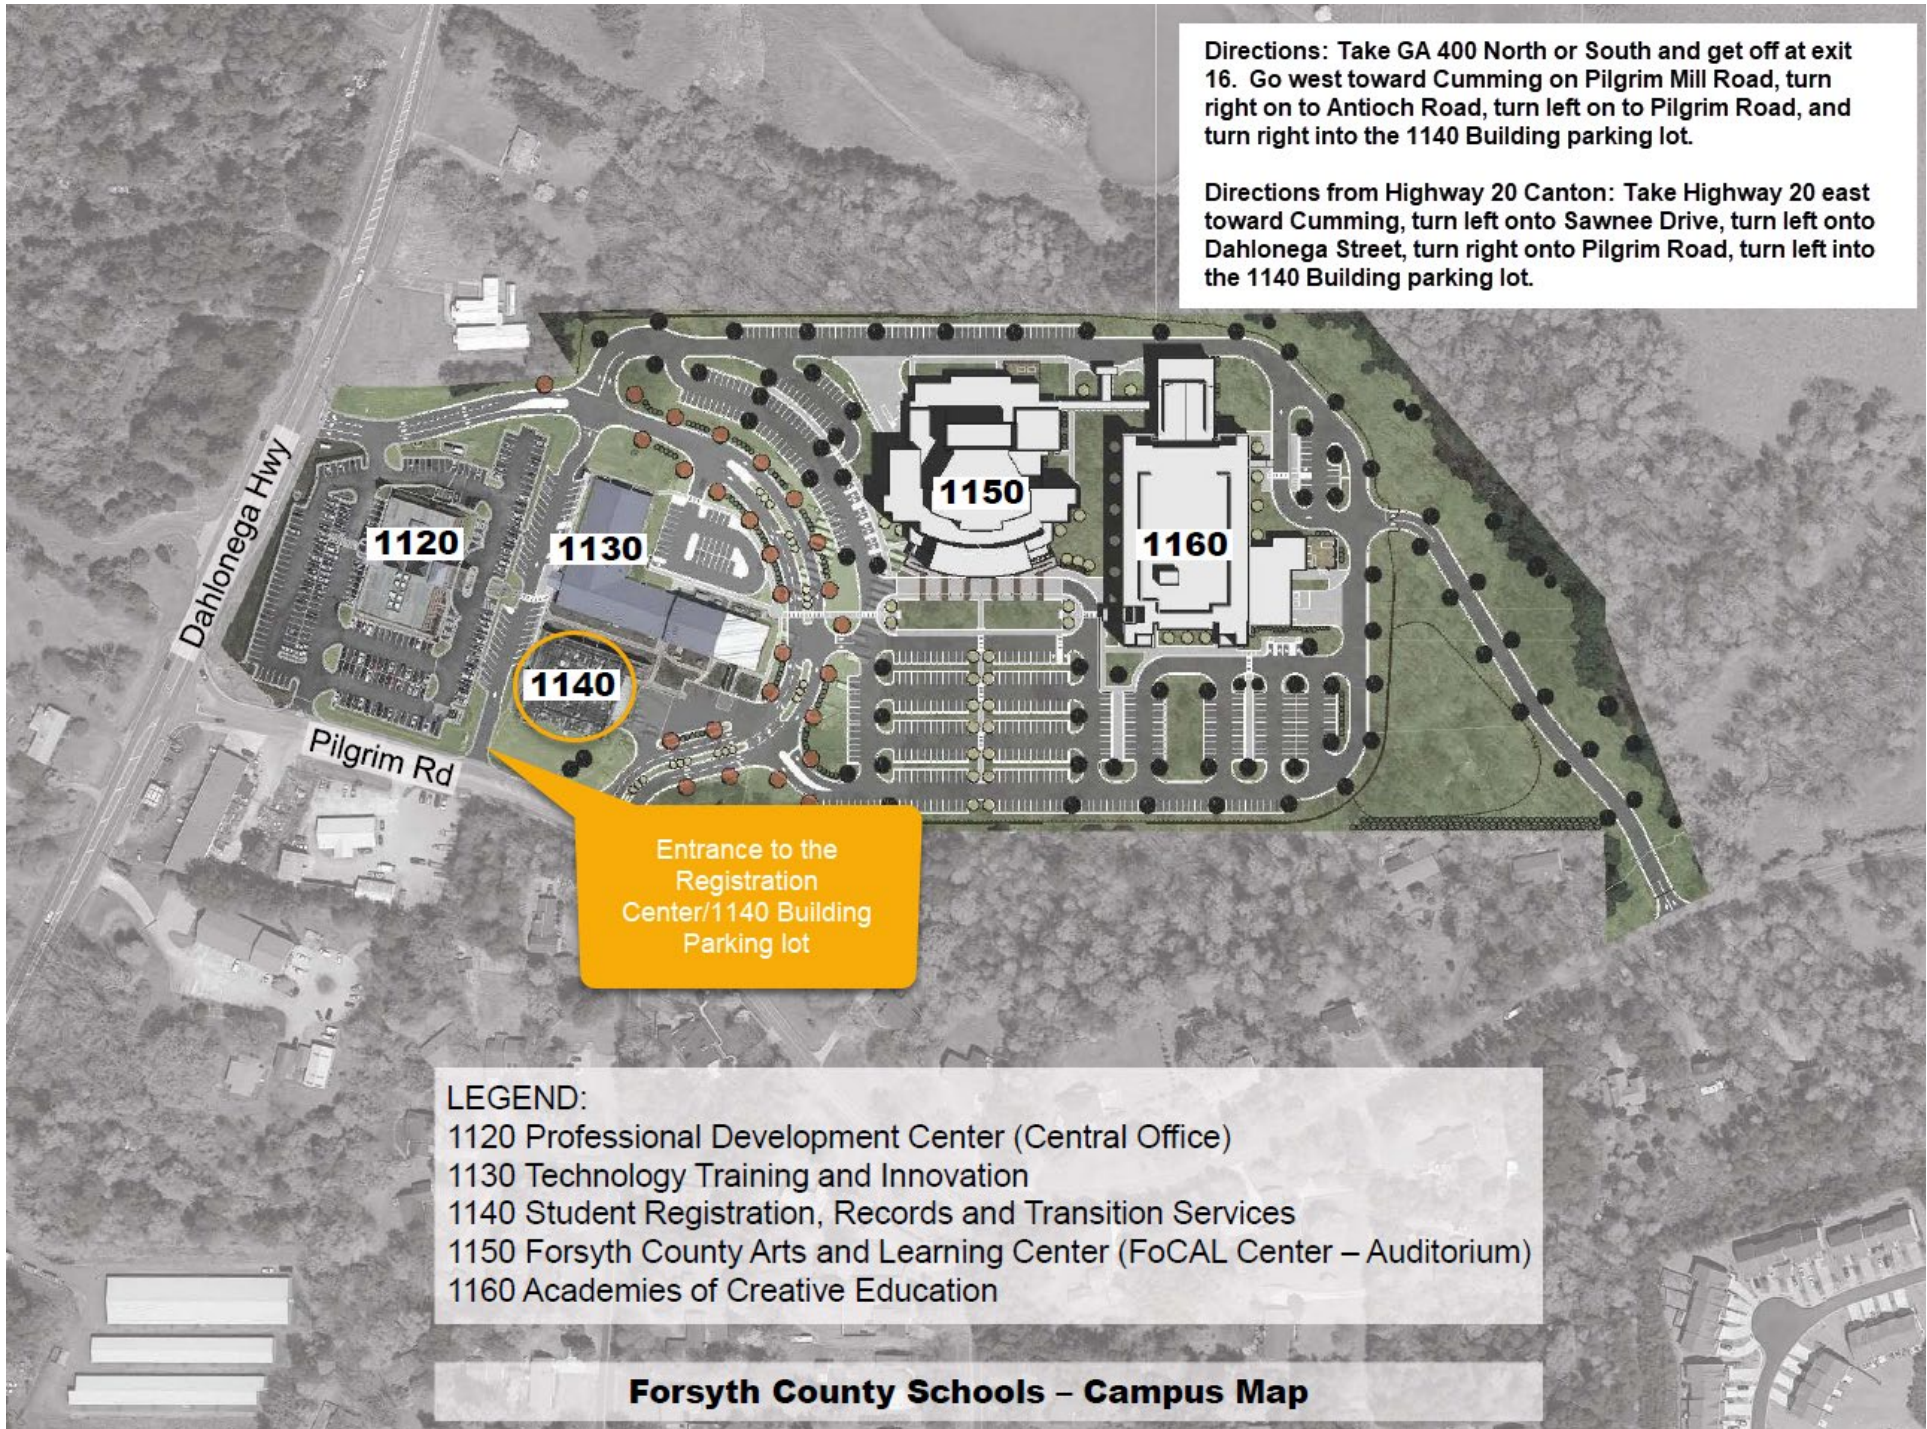

Directions: Take GA 400 North or South and get off at exit 16. Go west toward Cumming on Pilgrim Mill Road, turn right on to Antioch Road, turn left on to Pilgrim Road, and turn right into the 1140 Building parking lot.

Directions from Highway 20 Canton: Take Highway 20 east toward Cumming, turn left onto Sawnee Drive, turn left onto Dahlonaga Street, turn right onto Pilgrim Road, turn left into the 1140 Building parking lot.

**LEGEND:**  
1120 Professional Development Center (Central Office)  
1130 Technology Training and Innovation  
1140 Student Registration, Records and Transition Services  
1150 Forsyth County Arts and Learning Center (FoCAL Center – Auditorium)  
1160 Academies of Creative Education

**Forsyth County Schools – Campus Map**